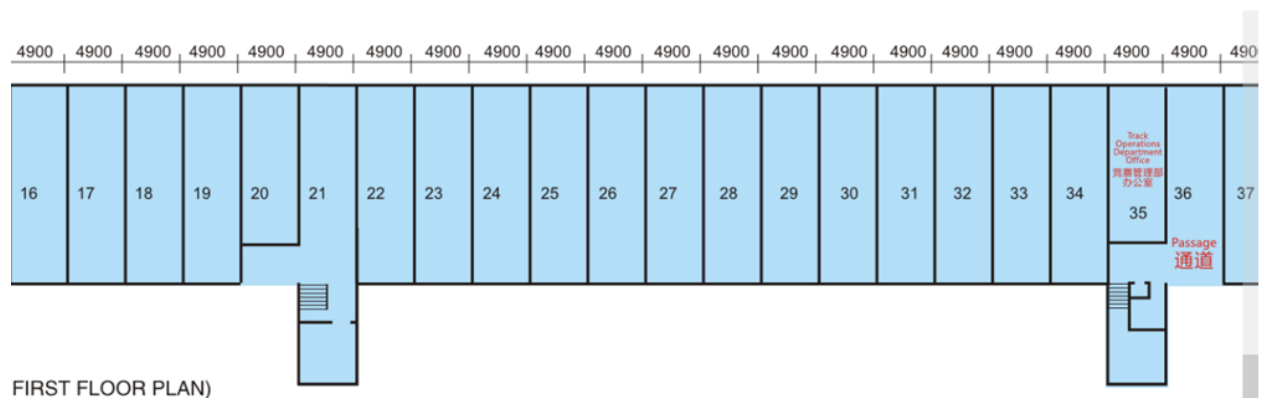

Tent rental:

维修间租赁:

Please find attached the tents allocation and information.

Pit tents are located opposite to pit 22-29.

Tire tents are located opposite to pit 18-19.

请查看附件为维修间分配图。
维修区帐篷设于维修房 22-29 的对面。
车胎帐篷设于维修房 18-19 的对面。

Race Administration

赛事秘书处

Asian Formula Renault Series

亚洲雷诺方程式系列赛

The Asian Formula Renault Series tents are indicated in the layout, separation as shown below.

图示位置为亚洲雷诺方程式系列赛维修区的位置, 详细分配如下

Zhuhai International Circuit layout 珠海国际赛车场平面图

Asian Formula Renault Pit Tents Zhuhai International Circuit

FIRST FLOOR PLAN)

GITI
Tire Tents
x2

FRD x2	KRC x2	Modena x3	Champ x4
-----------	-----------	--------------	-------------